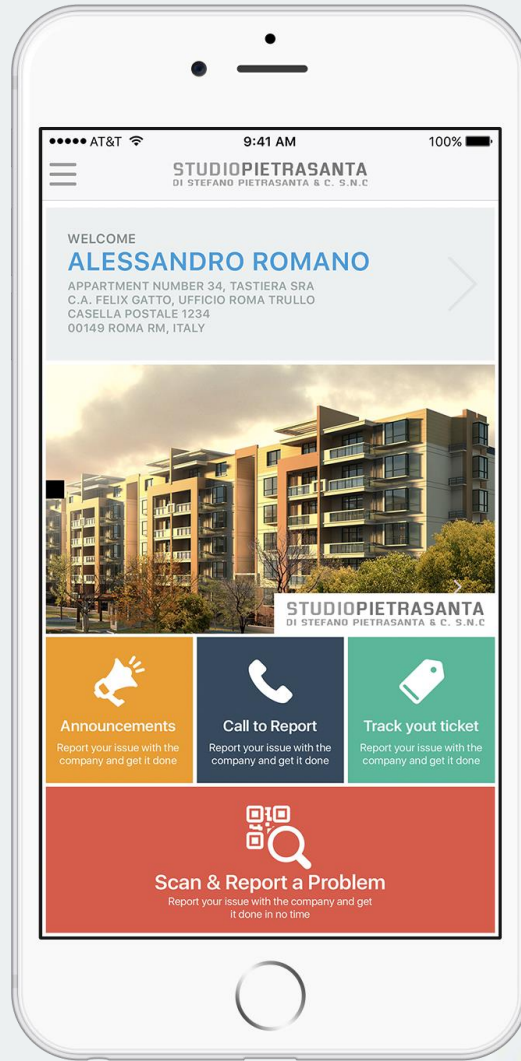

RESIDENTIAL FACILITIES MAINTENANCE & CUSTOMER CARE MOBILE APPLICATION

**STUDIOPIETRASANTA**  
DI STEFANO PIETRASANTA & C. S.N.C

SPALSH SCREEN

DASHBOARD

SCAN QR CODE

REPORT A PROBLEM

CONFIRMATION

TICKETS HISTORY