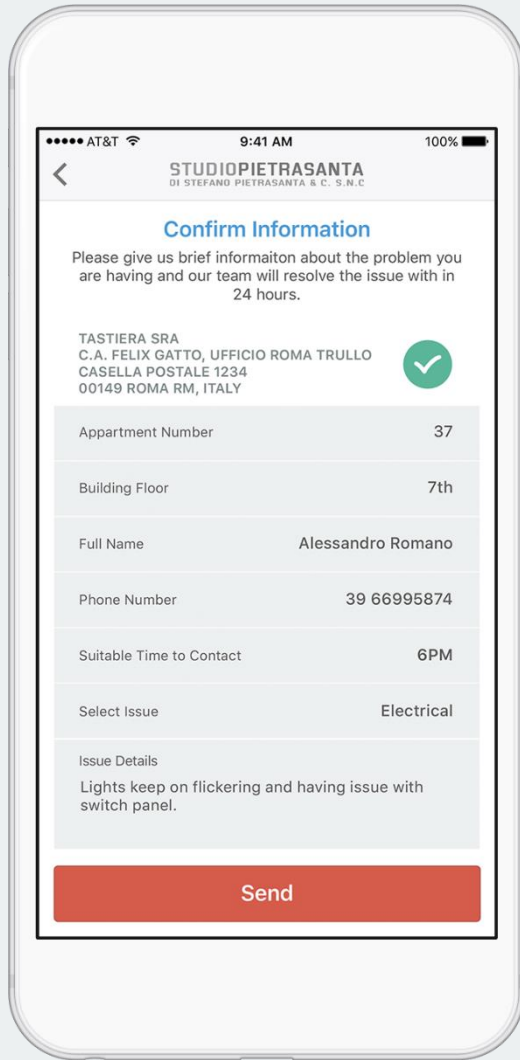

RESIDENTIAL FACILITIES MAINTENANCE & CUSTOMER CARE MOBILE APPLICATION

**STUDIOPIETRASANTA**  
DI STEFANO PIETRASANTA & C. S.N.C

SPALSH SCREEN

DASHBOARD

SCAN QR CODE

REPORT A PROBLEM

CONFIRMATION

TICKETS HISTORY