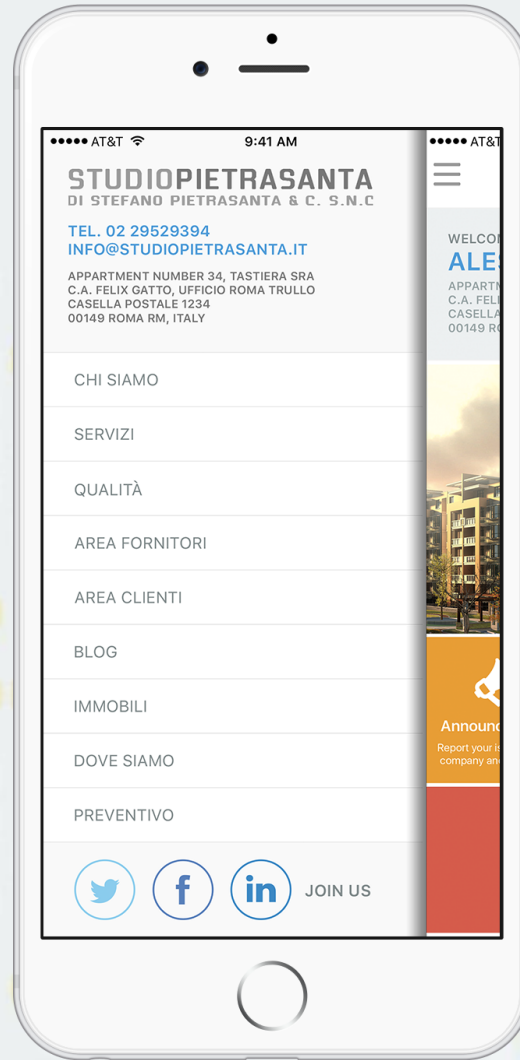

RESIDENTIAL FACILITIES MAINTENANCE & CUSTOMER CARE MOBILE APPLICATION

**STUDIOPIETRASANTA**  
DI STEFANO PIETRASANTA & C. S.N.C

SPALSH SCREEN

DASHBOARD

SCAN QR CODE

REPORT A PROBLEM

CONFIRMATION

TICKETS HISTORY