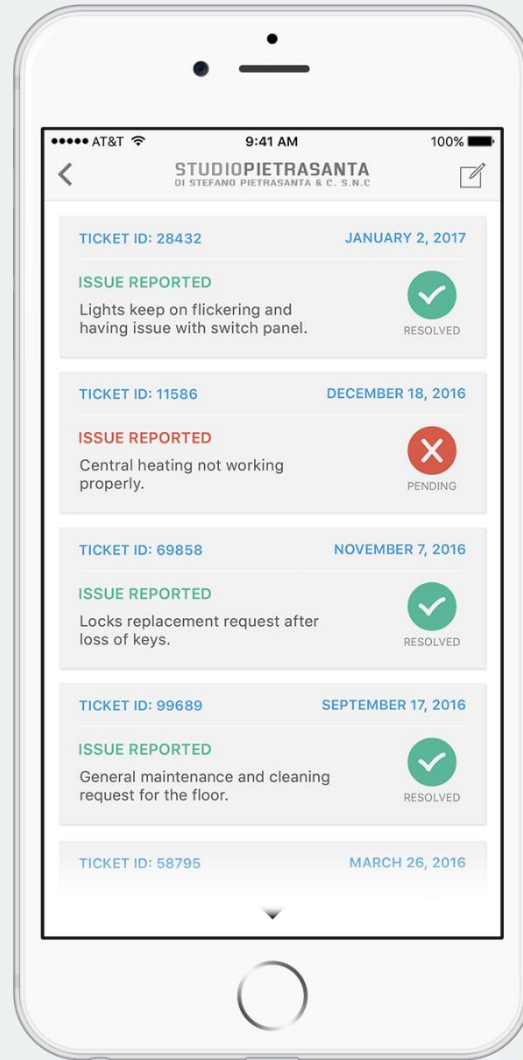

RESIDENTIAL FACILITIES MAINTENANCE & CUSTOMER CARE MOBILE APPLICATION

**STUDIOPIETRASANTA**  
DI STEFANO PIETRASANTA & C. S.N.C

SPALSH SCREEN

DASHBOARD

SCAN QR CODE

REPORT A PROBLEM

CONFIRMATION

TICKETS HISTORY