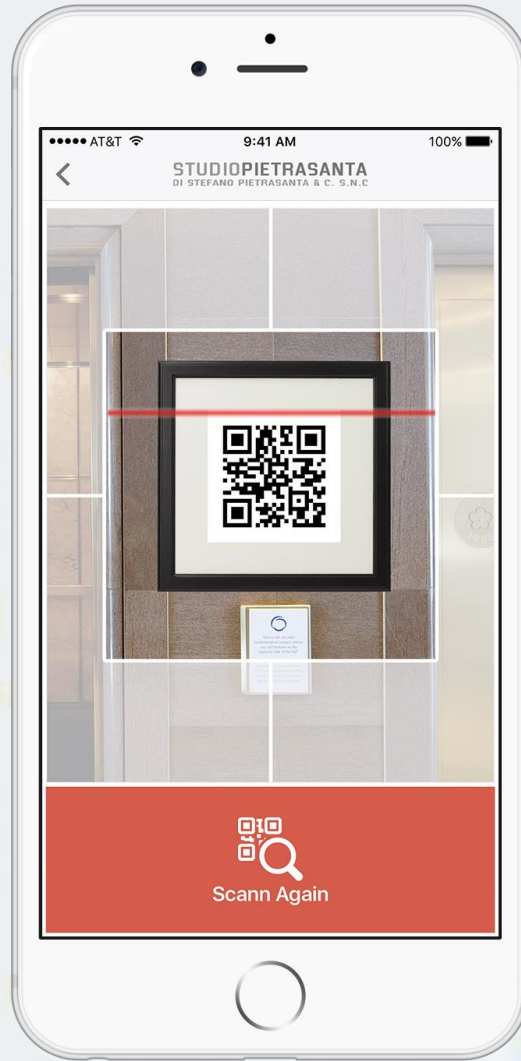

RESIDENTIAL FACILITIES MAINTENANCE & CUSTOMER CARE MOBILE APPLICATION

**STUDIOPIETRASANTA**  
DI STEFANO PIETRASANTA & C. S.N.C

SPALSH SCREEN

DASHBOARD

SCAN QR CODE

REPORT A PROBLEM

CONFIRMATION

TICKETS HISTORY