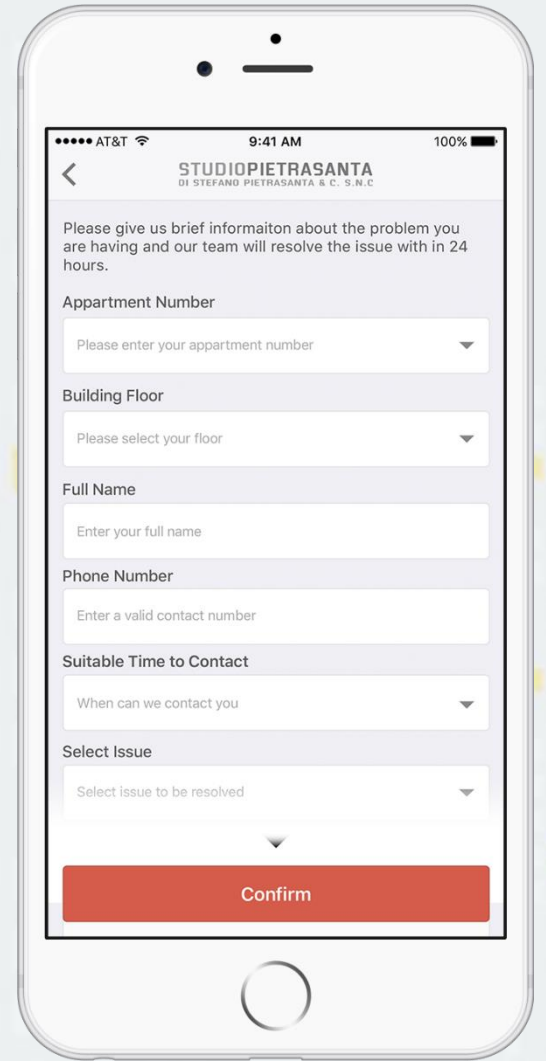

RESIDENTIAL FACILITIES MAINTENANCE & CUSTOMER CARE MOBILE APPLICATION

**STUDIOPIETRASANTA**  
DI STEFANO PIETRASANTA & C. S.N.C

SPALSH SCREEN

DASHBOARD

SCAN QR CODE

REPORT A PROBLEM

CONFIRMATION

TICKETS HISTORY